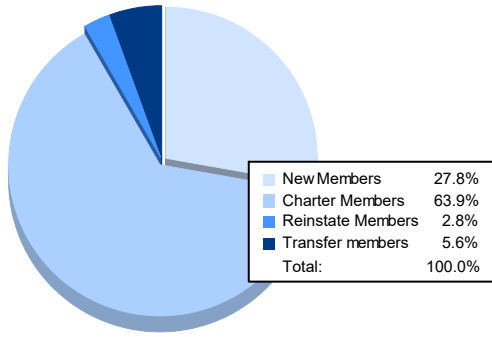

Year	New Clubs	Dropped Clubs	Gain/ Loss Clubs	New Members	Charter Members	Reinstate Members	Transfer Members	Total Member Added	Total Members Dropped	Gain/ Loss Members
2016-2017	1	0	1	28	21	0	1	50	116	-66
2017-2018	4	0	4	50	86	1	0	137	82	55
2018-2019	0	0	0	42	0	0	1	43	45	-2
2019-2020	1	0	1	47	23	12	5	87	81	6
2020-2021	1	11	-10	10	23	1	2	36	213	-177
<b>Average</b>	<b>1</b>	<b>2</b>	<b>-1</b>	<b>35</b>	<b>31</b>	<b>3</b>	<b>2</b>	<b>71</b>	<b>107</b>	<b>-37</b>

### Membership Composition June 2021 Cumulative