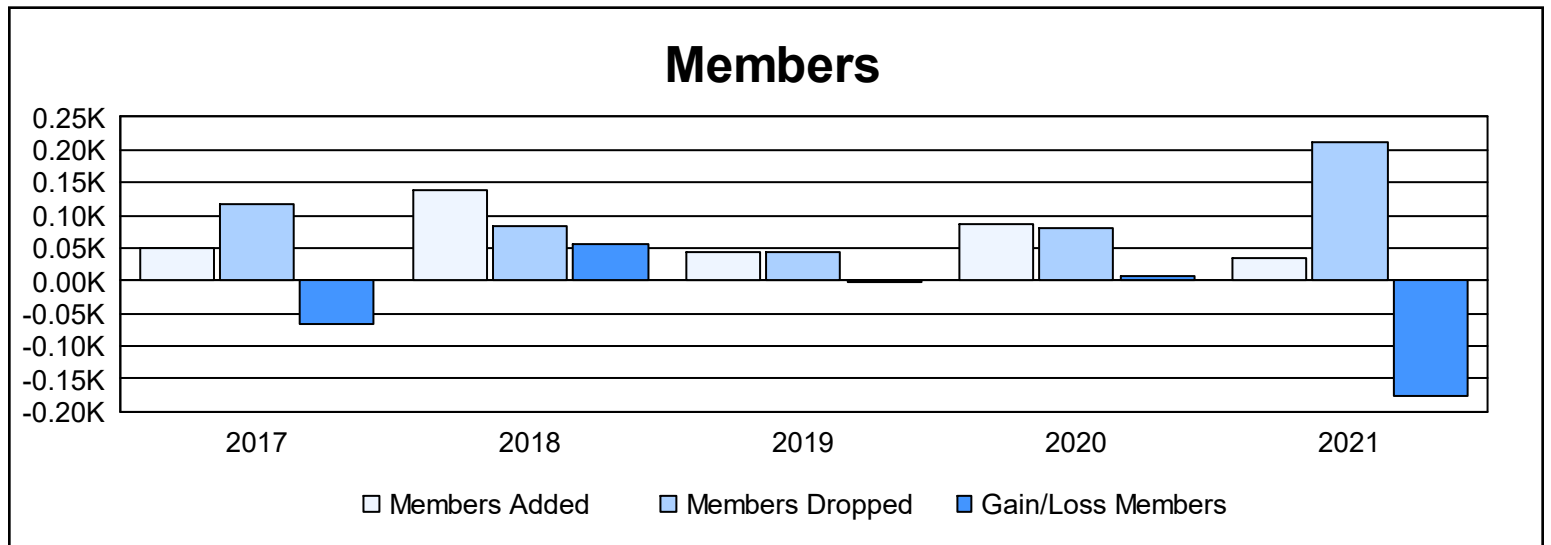

Year	New Clubs	Dropped Clubs	Gain/ Loss Clubs	New Members	Charter Members	Reinstate Members	Transfer Members	Total Member Added	Total Members Dropped	Gain/ Loss Members
2016-2017	1	0	1	28	21	0	1	50	116	-66
2017-2018	4	0	4	50	86	1	0	137	82	55
2018-2019	0	0	0	42	0	0	1	43	45	-2
2019-2020	1	0	1	47	23	12	5	87	81	6
2020-2021	1	11	-10	10	23	1	2	36	213	-177
<b>Average</b>	<b>1</b>	<b>2</b>	<b>-1</b>	<b>35</b>	<b>31</b>	<b>3</b>	<b>2</b>	<b>71</b>	<b>107</b>	<b>-37</b>

### Membership Composition June 2021 Cumulative