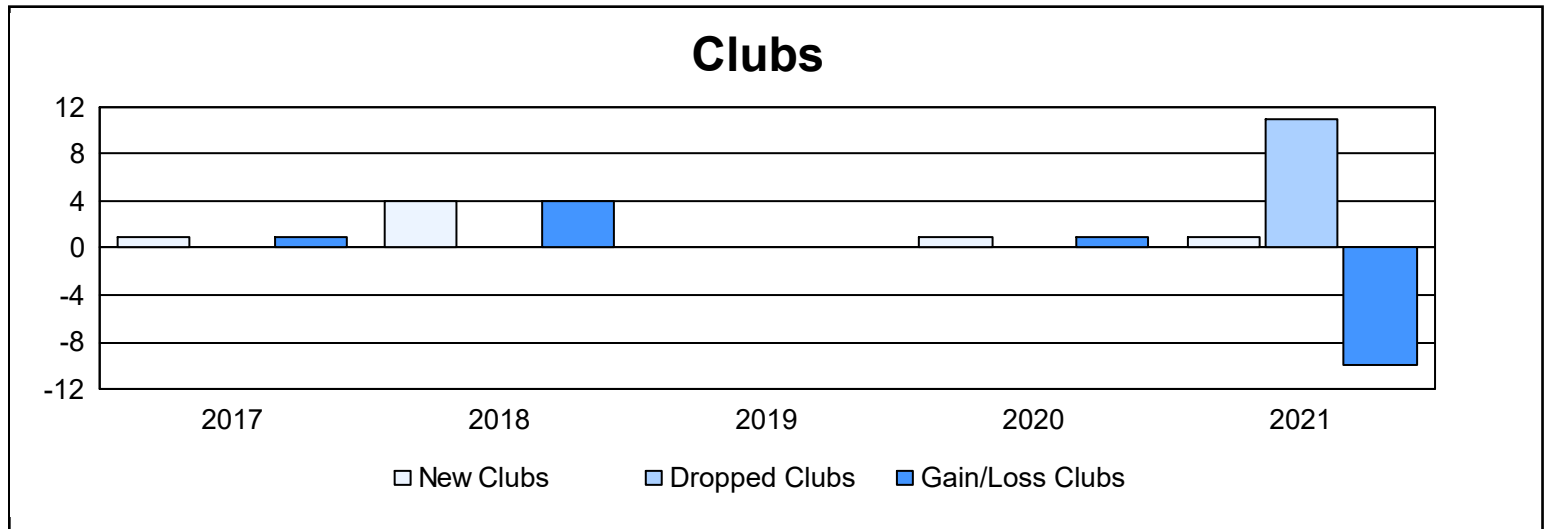

Year	New Clubs	Dropped Clubs	Gain/ Loss Clubs	New Members	Charter Members	Reinstate Members	Transfer Members	Total Member Added	Total Members Dropped	Gain/ Loss Members
2016-2017	1	0	1	28	21	0	1	50	116	-66
2017-2018	4	0	4	50	86	1	0	137	82	55
2018-2019	0	0	0	42	0	0	1	43	45	-2
2019-2020	1	0	1	47	23	12	5	87	81	6
2020-2021	1	11	-10	10	23	1	2	36	213	-177
<b>Average</b>	<b>1</b>	<b>2</b>	<b>-1</b>	<b>35</b>	<b>31</b>	<b>3</b>	<b>2</b>	<b>71</b>	<b>107</b>	<b>-37</b>

### Membership Composition June 2021 Cumulative